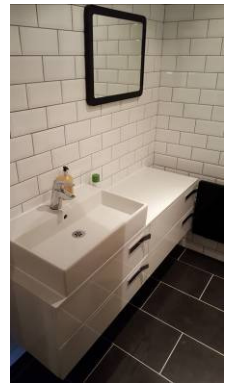

Laminate Ranges

From laminates to taps we offer the complete washroom solution

2018

We are a family business with many years of experience; County Washrooms provide a complete washroom solution for education, office, retail, industrial and leisure environments. Being part of a larger construction company Frederick J French we are also able to offer general building services. So much more than simply supplying cubicles, County Washrooms offers a **complete turn-key service**. From start to finish, County Washrooms takes care of the whole project.