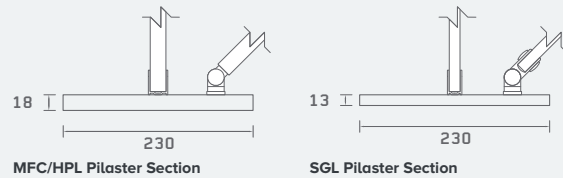

BASELINE™

Delivering our trademark quality and design at very affordable prices, Baseline comes in Bushboard's full 37 laminate colour options.

Baseline is finished with a sturdy Charcoal Grey Powder Coated aluminium pedestal foot and headrail, ensuring it is robust enough to withstand the busiest of washroom environments.

Finish	Laminate
Performance	MFC | HPL | SGL
Pilasters	To match performance specification
Fittings	Charcoal Grey
Standard Height	2100mm (including floor clearance)
Floor Clearance	100mm
Headrail	Aluminium in a Charcoal Grey Powder Coated finish
Colours	37 Laminate Options

Cross Section

Faceplate