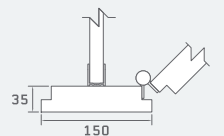

DEFINITION™ COLOURCOAT™

Definition ColourCoat is available in 10 striking colours ranging from bright and bold to contemporary monochrome. The doors, panels and pilasters all consist of a high performance MDF core, first primed before being sprayed with our pigmented lacquer and finished to either standard or high gloss.

Definition is also available in MFC, HPL and SGL in a choice of 37 laminate colours, see pages 14–15.

Finish	ColourCoat™
Performance	High Performance MDF
Fittings	Stainless Steel
Standard Height	2000mm (plus floor clearance) | Bespoke heights available
Floor Clearance	20mm | 100mm
Ceiling Clearance	Minimum 20mm
Headrail	Aluminium in brushed Stainless Steel effect finish
Colours	10 ColourCoat™ colours

Cross Section

ColourCoat™ Pilaster Section