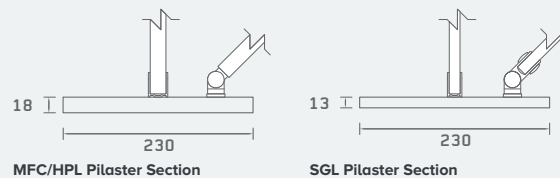

HIZONE™

We developed the HiZone as the perfect solution to the ever-growing demand for privacy in the washroom.

These full height cubicles are finished at ground level with aluminium powder coated privacy skirting and at ceiling level with a simple Powder Coated headrail. HiZone is available with a full height door; great for offices and commercial washrooms, or door and overpanel; the perfect specification for Secondary Schools.

Finish	Laminate
Performance	MFC | HPL | SGL
Pilasters	To match performance specification
Fittings	Silver | Charcoal Grey
Overall Heights	Minimum: 2250mm | Maximum: MFC – 2700mm | HPL – 2550mm | SGL – 2550mm
Ceiling Clearance	Minimum: 10mm
Floor Clearance	Door: 50mm | Partition: To the floor (with privacy skirting)
Headrail	Aluminium in a Powder Coated finish | Available in Silver or Charcoal Grey
Colours	37 Laminate Options

Cross Section

Faceplate