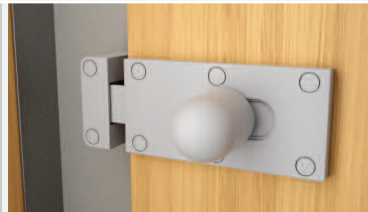

HIZONE™

We developed the HiZone as the perfect solution to the ever-growing demand for privacy in the washroom.

These full height cubicles are finished at ground level with aluminium powder coated privacy skirting and at ceiling level with a simple Powder Coated headrail. HiZone is available with a full height door; great for offices and commercial washrooms, or door and overpanel; the perfect specification for Secondary Schools.

Finish	Laminate
Performance	MFC HPL SGL
Pilasters	To match performance specification
Fittings	Silver Charcoal Grey
Overall Heights	Minimum: 2250mm Maximum: MFC – 2700mm HPL – 2550mm SGL – 2550mm
Ceiling Clearance	Minimum: 10mm
Floor Clearance	Door: 50mm Partition: To the floor (with privacy skirting)
Headrail	Aluminium in a Powder Coated finish Available in Silver or Charcoal Grey
Colours	37 Laminate Options

Cross Section

Faceplate

Lock

Headrail

Pilaster Foot

For a full range of sanitaryware and brassware available ready plumbed to vanity units and duct panels, see page 48. For more information on our Ready Plumbed Modules, see page 43.