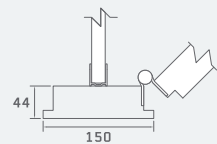

MANHATTAN™ COLOURCOAT™

Luxury flush-fronted toilet cubicle.

The world is your oyster with Manhattan ColourCoat. Benefit from Manhattan's luxurious flush fronted 44mm doors and pilasters, finished in a flawless ColourCoat pigmented lacquer in any RAL colour you choose. Luxury washrooms don't get any better than this.

Finish	ColourCoat™ | ColourCoat™ High Gloss
Performance	High Performance MDF
Doors and Pilasters	44mm
Partitions	18mm
Fittings	Satin Anodised Aluminium fittings | Mortice lock with thumb turn indicator bolt
Standard Height	2000mm (plus door clearance) | Bespoke heights available
Door Clearance	Standard height: 50mm | Bespoke/Full height: 10mm | Partition: To the floor with 50mm privacy skirting
Ceiling Clearance	Minimum 30mm
Colours	Any RAL ColourCoat™ (standard or high gloss)

Cross Section

ColourCoat™ Pilaster Section