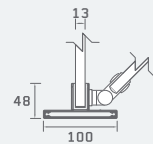

Finish	Laminate Real Wood Veneer
Performance	MFC HPL SGL Real Wood Veneer*
Fittings	Stainless Steel
Standard Height	2000mm (plus floor clearance) Bespoke heights available
Floor Clearance	20mm 100mm
Ceiling Clearance	Standard height: Variable Floor to ceiling: 30mm** Bespoke heights: Minimum 150mm
Headrail	Aluminium in Brushed Stainless Steel effect finish
Colours	37 Laminate Options 11 FSC® Certified Real Wood Veneers

Cross Section

MFC/HPL/Real Wood Veneer
Pilaster Section

SGL Pilaster Section

Faceplate

Lock

Pilaster Top Fixing

Pedestal Foot

For a full range of sanitaryware and brassware available ready plumbed to vanity units and duct panels, see page 48. For more information on our Ready Plumbed Modules, see page 43. * Real Wood Veneer option features an MDF core. ** Structural ceilings are required for floor to ceiling. Suspended ceilings require a headrail. For floor to ceiling Paraline™, specify without a headrail. On floor to ceiling option, pilasters are fixed direct to ceiling, the 30mm clearance applies to doors only.