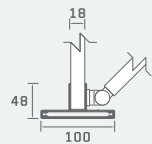

Finish	Laminate Real Wood Veneer
Performance	MFC HPL SGL Real Wood Veneer*
Fittings	Stainless Steel
Standard Height	2000mm (plus floor clearance) Bespoke heights available
Floor Clearance	20mm 100mm
Ceiling Clearance	Standard height: Variable Floor to ceiling: 30mm** Bespoke heights: Minimum 150mm
Headrail	Aluminium in Brushed Stainless Steel effect finish
Colours	37 Laminate Options 11 FSC® Certified Real Wood Veneers

Cross Section

MFC/HPL/Real Wood Veneer
Pilaster Section

SGL Pilaster Section

Faceplate

Lock

Pilaster Top Fixing

Pedestal Foot

For a full range of sanitaryware and brassware available ready plumbed to vanity units and duct panels, see page 48. For more information on our Ready Plumbed Modules, see page 43. * Real Wood Veneer option features an MDF core. ** Structural ceilings are required for floor to ceiling. Suspended ceilings require a headrail. For floor to ceiling Paraline™, specify without a headrail. On floor to ceiling option, pilasters are fixed direct to ceiling, the 30mm clearance applies to doors only.