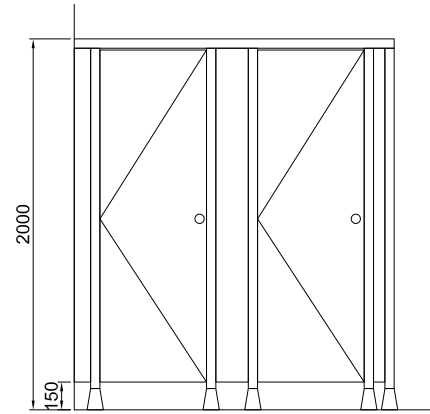

01933 405961

www.formwise-washrooms.co.uk

Formwise Washrooms Unit 3 Wendel Point, Ryle Drive, Park Farm, Wellingborough, NN8 6BA

SYSTEM	PANEL SPECIFICATION			IRONMONGERY
	facing	substrate	edge detail	
Vitality	mr mfc laminate (hpl) solid grade laminate screen printed glass wood veneer lacquer paint	mr chipboard mr mdf wbp plywood	2mm pvc laminate rebated hardwood polished	polished aluminium polyester coated