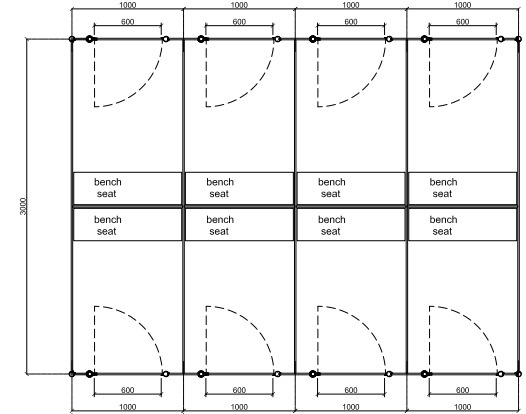

vitality

A fully framed cubicle system combining stress resistant aluminium profiles, aerospace grade aluminium bronze and stainless steel. Able to withstand continuous use in aggressive environments, providing years of trouble free operation. The polyester coated aluminium extrusions create a fully framed system supporting solid grade laminate panels that are impervious to water and are extremely resistant.

A unique hinge prevents little fingers from being trapped and the door is supported on a single aluminium bronze bearing capable of outlasting the life of the cubicle. Anti-tamper stainless steel fixings prevent unsightly 'rust staining' and prevent vandalism.

Features

- Suitable for wet and dry environments
- Vandal resistant
- Wide choice of colours
- No sight lines between doors and pilasters

Options

Alternative overall height

Shower curtains and rails

Alternative ground clearance

Anti-peep rails to top of cubicle

Note: All items can be supplied nationally on a supply only or supply and install basis. Installation is carried out by our fully qualified installation team.

Vitality cubicles can be supplied to comply with the latest Building Regulations Part M & Disability Discrimination Act (DDA).

01933 405961

www.formwise-washrooms.co.uk

Formwise Washrooms Unit 3 Wendel Point, Ryle Drive, Park Farm, Wellingborough, NN8 6BA

SYSTEM	PANEL SPECIFICATION			IRONMONGERY
	facing	substrate	edge detail	
Vitality	mr mfc laminate (hpl) solid grade laminate screen printed glass wood veneer lacquer paint	mr chipboard mr mdf wbp plywood	2mm pvc laminate rebated hardwood polished	polished aluminium polyester coated

Non standard cubicle heights, materials and finishes are available upon request

KEY

- mfc - medium density fibreboard
- mfc - melamine faced chipboard
- mr - moisture resistant
- hpl - high pressure laminate
- sgl - solid grade laminate
- wbp - water and boil proof
- s - special order