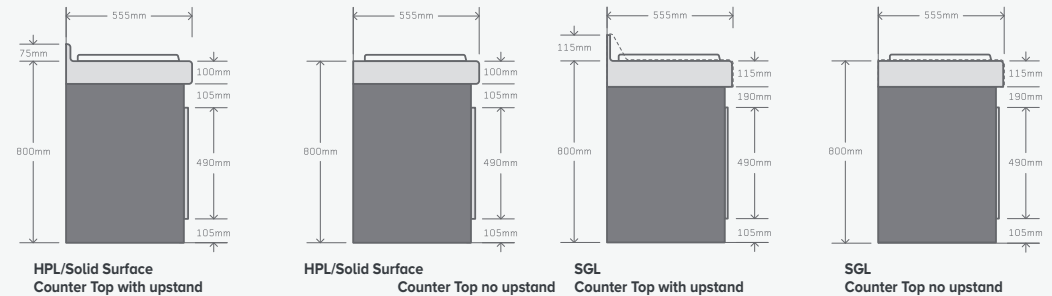

COUNTER TOP

Smart and hardwearing, our Counter Top vanity units create depth and deliver additional space.

Available with a Solid Surface top and integral basin for the sleekest of finishes.

Performance	Vanity Top: HPL, SGL or Solid Surface	
	Vanity Underpanel: MFC, HPL or SGL, Real Wood Veneer or ColourCoat™	
Upstand	Optional	
Vanity Ends	With or without finished ends	
Colours	Top:	34 laminate colours
		12 Solid Surface Options
	Underpanels:	34 laminate colours
		11 Real Wood Veneer
		10 ColourCoat™ options
Dimensions	Bed Depth:	555mm
	Downstand:	
	HPL:	100mm
	SGL:	115mm
	Solid Surface:	100mm
	Optional Upstand:	
	HPL:	75mm
	SGL:	115mm
	Solid Surface:	75mm
	Bed Heights:	
	Adult:	800mm
	Junior:	750mm
	Infant:	675mm
	Nursery:	600mm
	Max. Lengths:	
HPL:	2750mm	
SGL:	2750mm	
SS:	3000mm	