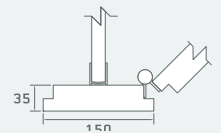

DEFINITION™ COLOURCOAT™

Definition ColourCoat is available in 10 striking colours ranging from bright and bold to contemporary monochrome. The doors, panels and pilasters all consist of a high performance MDF core, first primed before being sprayed with our pigmented lacquer and finished to either standard or high gloss.

Definition is also available in HPL and SGL in a choice of 34 laminate colours.

Finish	ColourCoat™
Performance	High Performance MDF
Fittings	Satin Anodised Aluminium with Stainless Steel thumb turn mortise lock*
Standard Height	2020mm (overall height) | Bespoke heights up to 2770mm available
Floor Clearance	20mm | 100mm
Ceiling Clearance	Minimum 20mm
Headrail	Satin Anodised Aluminium
Colours	10 ColourCoat™ colours

Cross Section

ColourCoat™ Pilaster Section