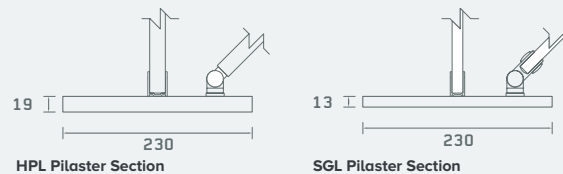

HIZONE™ FOR SCHOOLS

We developed HiZone for Schools in response to Department for Education regulations. The requirements for added privacy are at the forefront of this higher education toilet cubicle.

These full height cubicles are finished at ground level with satin anodised privacy skirting and a 5mm door clearance. Featuring a privacy strip to limit the gap between the door and the hinge to 5mm to discourage anti-social behaviour such as use of mobile phone cameras. HiZone is available with a door and overpanel or a full height door, [click here](#); great for offices and commercial washrooms.

Finish	Laminate
Performance	HPL | SGL
Pilasters	To match performance specification
Fittings	Satin Anodised Aluminium with Stainless Steel Hex Key Emergency Release Lock
Overall Height	Maximum: 2810mm
Ceiling Clearance	Minimum: 10mm
Floor Clearance	Door: 5mm | Partition: to the floor (with privacy skirting)
Headrail	Satin Anodised Aluminium
Colours	34 Laminate Options

Cross Section