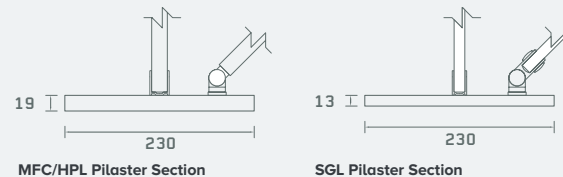

PROFILES KIDS™

Profiles is our most versatile toilet cubicle; flexible enough to suit all ages, economical enough to suit all budgets.

Profiles Kids can be specified for younger children with shaped doors allowing easy access and supervision. For Primary and Secondary Schools, Colleges, Universities and staff areas, the standard height Profiles cubicle is a perfect option.

Finish	Laminate
Performance	MFC | HPL | SGL
Pilasters and Doors	Crescent | Arrowhead | Square | To match performance specification
Cubicle Hardware	Satin Anodised Aluminium with Light Grey ABS Lock
Hinges	Anti-finger-trap as standard
Door Heights	1100mm | 1300mm | 1500mm to lowest point on door scallop (including floor clearance)
Floor Clearance	100mm
Colours	34 Laminate Options

Cross Section

ABS Faceplate