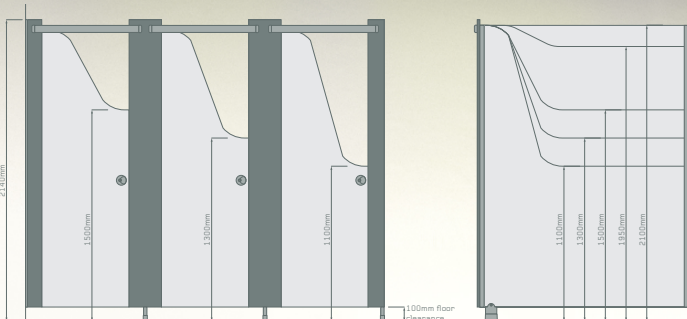

Finish	Laminate
Performance	MFC HPL SGL
Pilasters and Doors	Crescent Arrowhead Square To match performance specification
Cubicle Hardware	Satin Anodised Aluminium with Light Grey ABS Lock
Hinges	Anti-finger-trap as standard
Door Heights	1100mm 1300mm 1500mm to lowest point on door scallop (including floor clearance)
Floor Clearance	100mm
Colours	34 Laminate Options

Cross Section

ABS Faceplate

ABS Lock

Headrail

Pedestal Foot

Full range of sanitaryware and brassware available ready plumbed to vanity units and duct panels. For more information on our Ready Plumbed Modules, click [here](#).

Helpful Links

[View our full product range online](#)

[Create your specification with our online tool](#)

[Try out colours on our Design Tool](#)

[Read our case studies and helpful blogs](#)

ABOVE- PROFILE KIDS™ CUBICLES DOORS 1100MM HIGH