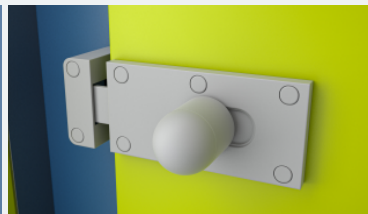

PROFILES KIDS™

Profiles is our most versatile toilet cubicle; flexible enough to suit all ages, economical enough to suit all budgets.

Profiles Kids can be specified for younger children with shaped doors allowing easy access and supervision. For Primary and Secondary Schools, Colleges, Universities and staff areas, the standard height Profiles cubicle is a perfect option.

Finish	Laminate
Performance	MFC HPL SGL
Pilasters and Doors	Crescent Arrowhead Square To match performance specification
Cubicle Hardware	Satin Anodised Aluminium with Light Grey ABS Lock
Hinges	Anti-finger-trap as standard
Door Heights	1100mm 1300mm 1500mm to lowest point on door scallop (including floor clearance)
Floor Clearance	100mm
Colours	34 Laminate Options

Cross Section

ABS Faceplate

ABS Lock

Headrail

Pedestal Foot

Full range of sanitaryware and brassware available ready plumbed to vanity units and duct panels. For more information on our Ready Plumbed Modules, click [here](#).

Doors: Lime Green | **Pilasters:** Cobalt Blue | **Fittings:** Satin Anodised Aluminium
Vanity: Semi-Recessed Vanity Unit in Lime Green with Cobalt Blue undervanity and Lime Green panels | **Basin:** Shenley 400 Slim Semi-Recessed Basin | **Tap:** SanCeram Deck Mounted Sensor Tap